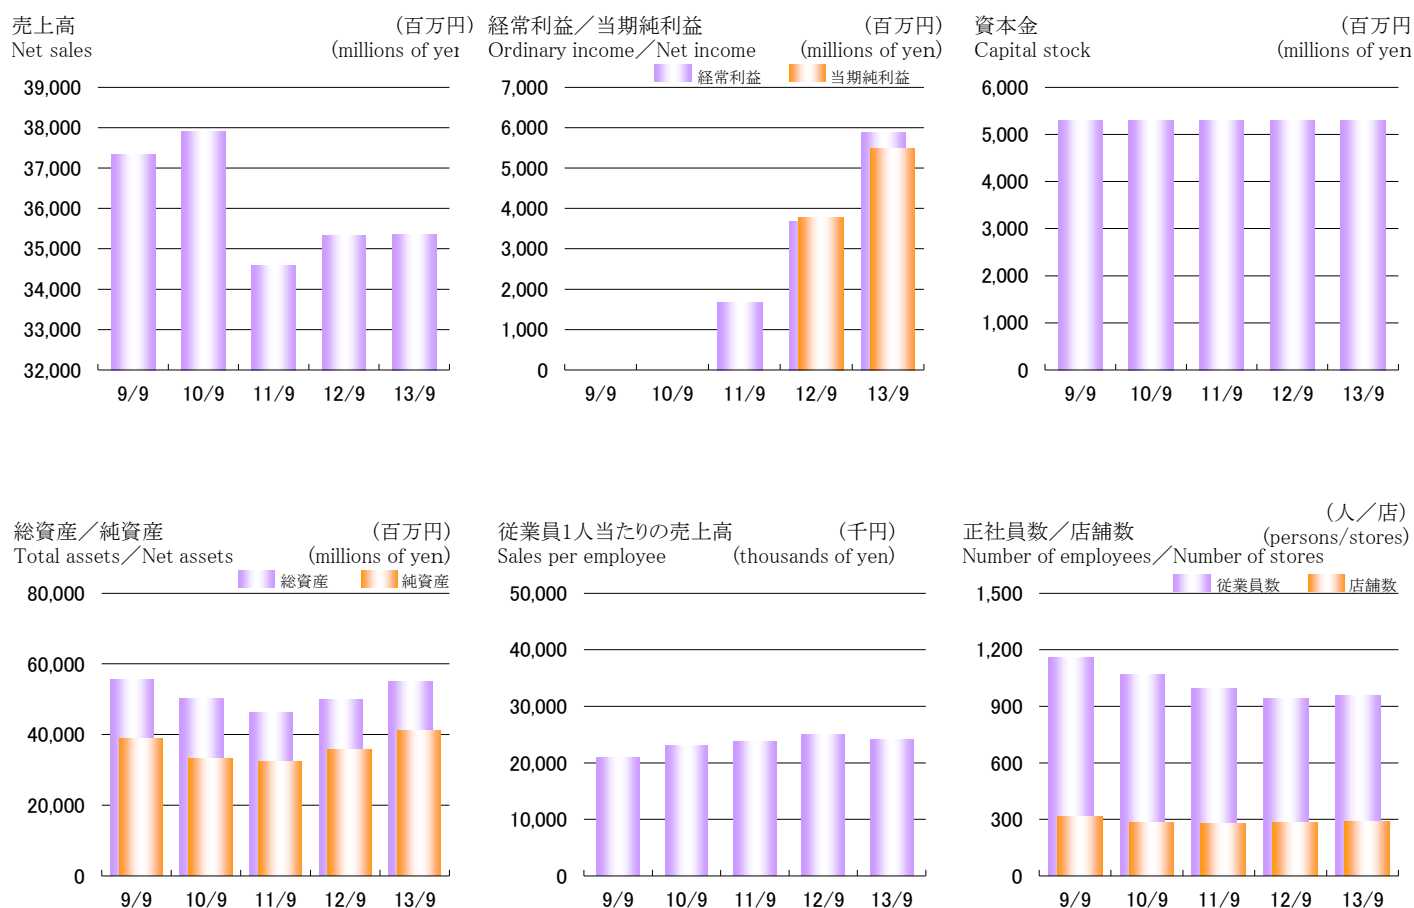

FACT BOOK

2013

KONAKA CO.,LTD

年/決算月		2009/9	2010/9	2011/9	2012/9	2013/9
売上高(百万円)	Net sales (millions of yen)	37,336	37,907	34,580	35,325	35,361
営業利益(百万円)	Operating income (millions of yen)	△ 952	△ 1,114	1,521	1,919	1,711
経常利益(百万円)	Ordinary income (millions of yen)	△ 907	△ 917	1,678	3,680	5,878
当期純利益(百万円)	Net income (millions of yen)	△ 6,656	△ 5,662	△ 200	3,773	5,481
資本金(百万円)	Capital stock (millions of yen)	5,305	5,305	5,305	5,305	5,305
総資産(百万円)	Total assets (millions of yen)	55,482	50,330	46,359	50,002	55,141
純資産(百万円)	Net assets (millions of yen)	38,907	33,137	32,370	35,864	41,063
一株当たり投資指標	Per-share investment indicators					
発行済株式総数(株)	Number of shares outstanding (stock)	31,146,685	31,146,685	31,146,685	31,146,685	31,146,685
当期純利益(円)	Net income per share (yen)	△ 228.54	△ 194.44	△ 6.89	129.57	188.22
配当金(円)	Cash dividends per share (yen)	5.00	0.00	7.00	20.00	20.00
純資産(円)	Net assets (yen)	1,335	1,137	1,111	1,231	1,410
従業員1人当たりの売上高(千円)	Sales per employee (thousands of yen)	20,999	23,015	23,848	24,964	24,186
正社員数(人)	Number of employees (persons)	1,159	1,071	993	944	960
店舗数(店)	Number of stores (stores)	318	285	279	284	290

※ FACT BOOK2013の記載金額につきましては、百万円未満を切り捨てて表示しております。

※ Any monetary amount in FACTBOOK 2013 that is less than one million yen have been omitted.

売上高の構成

Composition Ratio of Sales

部門別売上高
Net sales by division

売上高合計(百万円) 35,361
Net sales by division (millions of yen) 35,361